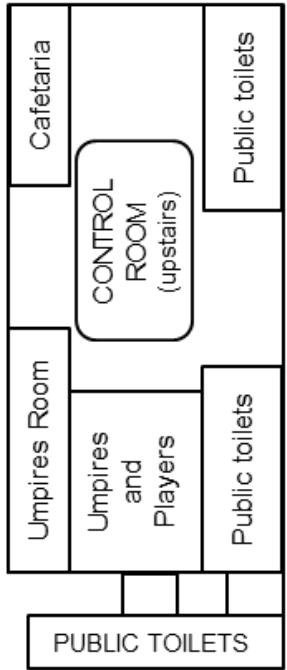

Carpark

Rotorua Netball Court Layout

Spik N Span  
Toilets

GATE

GATE

GATE

<https://www.sporty.co.nz/asset/downloadasset?id=3d071c84-9b6c-451a-84aa-abf1d48384ab>

Carpark

Carpark

Rotorua Netball Court Layout

GATE

GATE

GATE

Carpark