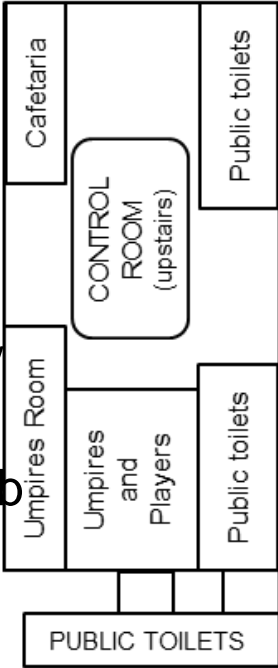

Carpark

Rotorua Netball Court Layout

Spik N Span  
Toilets

GATE

GATE

GATE

<https://www.sporty.co.nz/asset/downloadasset?id=3d071c84-9b6c-451a-84aa-abf1d48384ab>

Carpark

Carpark

Rotorua Netball Court Layout

GATE

GATE

GATE

Carpark